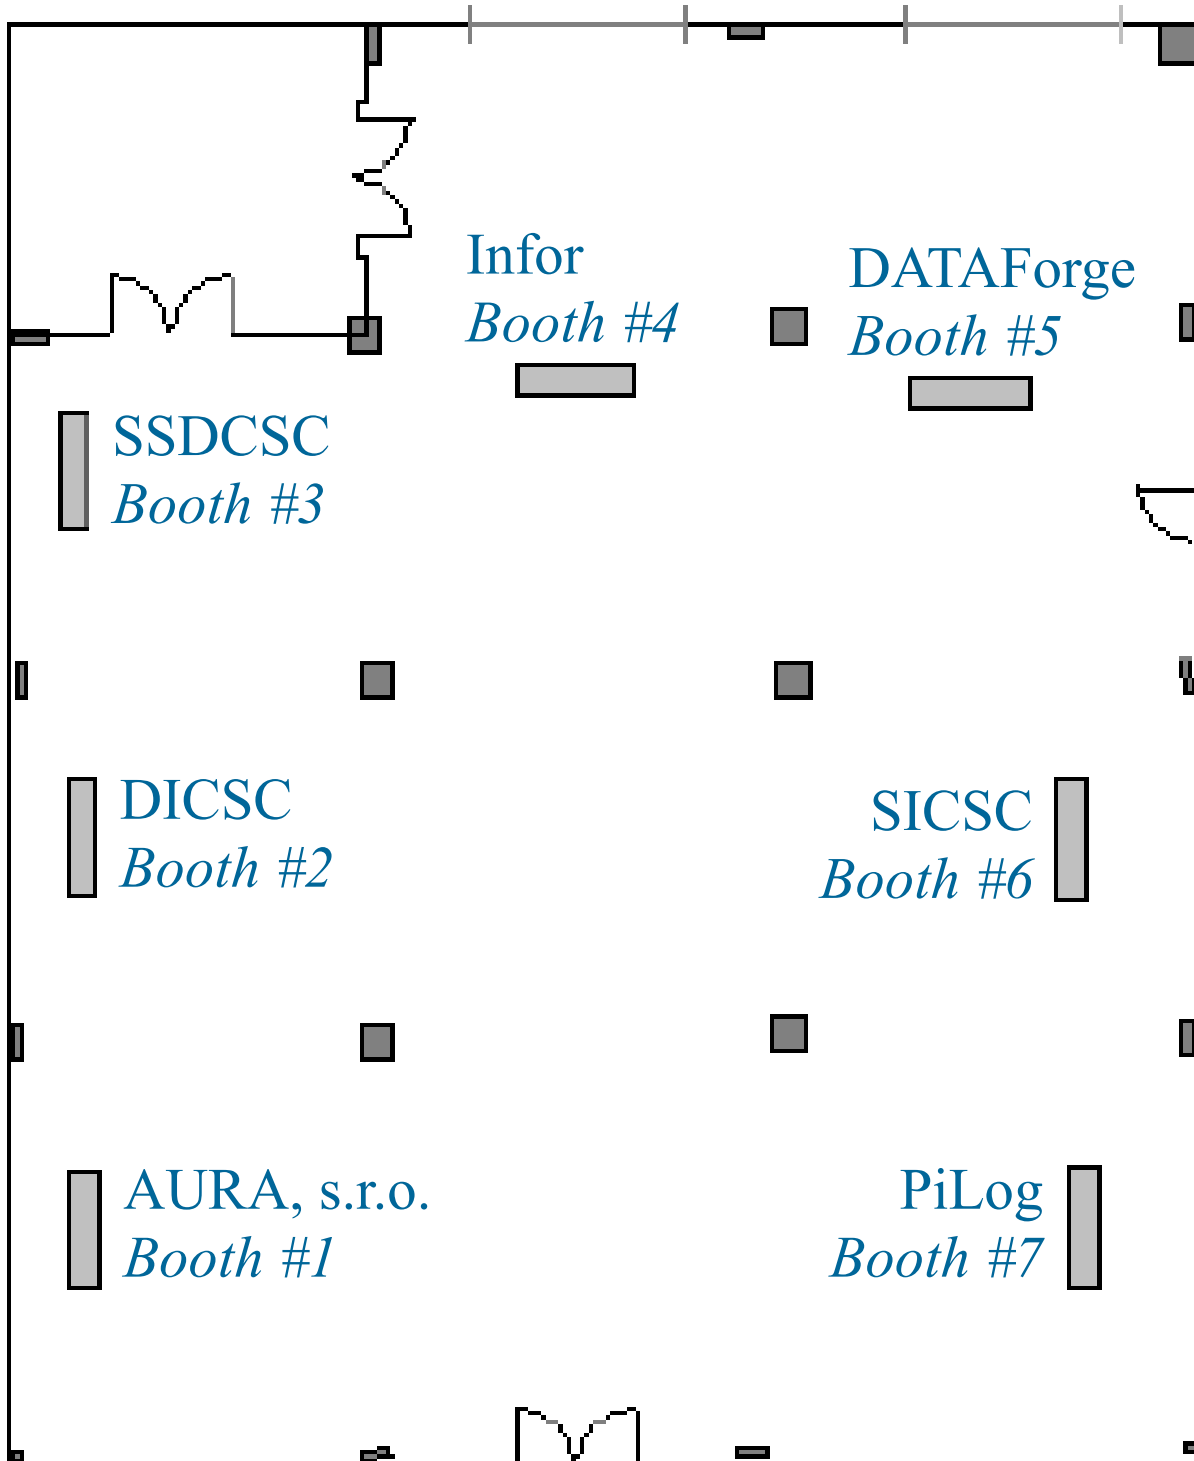

EXHIBIT

10th Annual Conference 2009

Oct. 28th 1:00pm-6:00pm in Mural Room

ENTRANCE